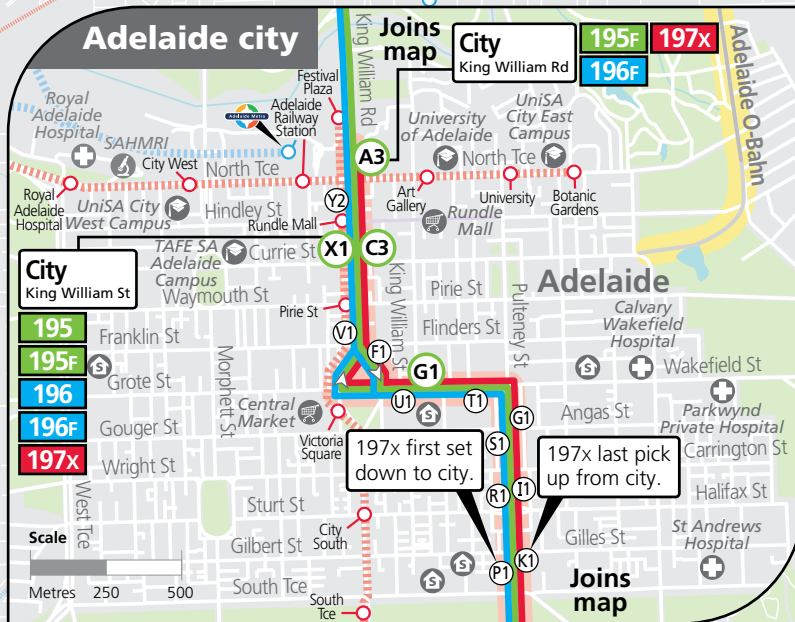

# 195, 196, 197x Coromandel Station, Blackwood & Torrens Park to city

## Legend

-  Route 195
-  Route 196
-  Route 197x
-  Bus stop
-  Bus stop on this side only
-  Designated suburban stops for 197x bus services
-  Bus stop relating to timetable
-  Convenient transfer point
-  Park 'n' Ride
-  Train line & station
-  Tram line & stop
-  Hospital
-  School
-  Shopping Centre
-  Educational Institution
-  Medical research precinct
-  Adelaide Metro InfoCentre

- ### Street Legend
1. Hollywood Wy
  2. Sun Valley Dr
  3. Rosella Ave