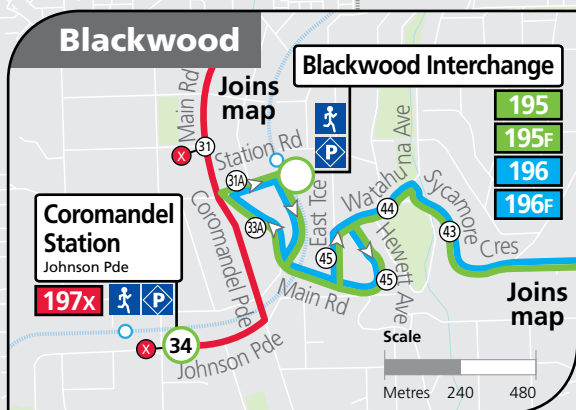

# 195, 196, 197x Coromandel Station, Blackwood & Torrens Park to city

## Legend

-  Route 195
-  Route 196
-  Route 197x
-  Bus stop
-  Bus stop on this side only
-  Designated suburban stops for 197x bus services
-  Bus stop relating to timetable
-  Convenient transfer point
-  Park 'n' Ride
-  Train line & station
-  Tram line & stop
-  Hospital
-  School
-  Shopping Centre
-  Educational Institution
-  Medical research precinct
-  Adelaide Metro InfoCentre

- ### Street Legend
1. Hollywood Wy
  2. Sun Valley Dr
  3. Rosella Ave