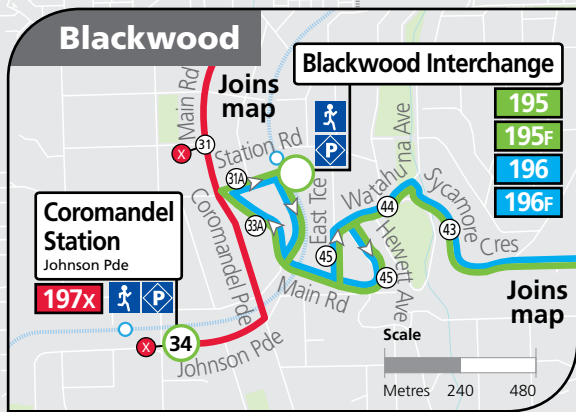

**196** **Blackwood Interchange to city** via Hawthorndene, Gloucester Avenue, Mitcham & Unley Road. Service operates 7 days.

**196F** **Blackwood Interchange to city** via Hawthorndene, Gloucester Avenue, Mitcham & Unley Road. Limited stop service operates Monday–Friday.

**197x** **Coromandel Station to city** via Main Road & Belair Road. Limited stop & Express service operates Monday–Friday.

**GO ZONE** Unley Road

Between stop 12 Belair Road and the city, catch buses 190, 195 and 196 approximately every 15 minutes between 7.30am and 6.30pm Monday to Friday and every 30 minutes at night, Saturday, Sunday and public holidays until 10pm.

# 195, 196, 197x Coromandel Station, Blackwood & Torrens Park to city

## Legend

-  Route 195
-  Route 196
-  Route 197x
-  Bus stop
-  Bus stop on this side only
-  Designated suburban stops for 197x bus services
-  Bus stop relating to timetable
-  Convenient transfer point
-  Park 'n' Ride
-  Train line & station
-  Tram line & stop
-  Hospital
-  School
-  Shopping Centre
-  Educational Institution
-  Medical research precinct
-  Adelaide Metro InfoCentre