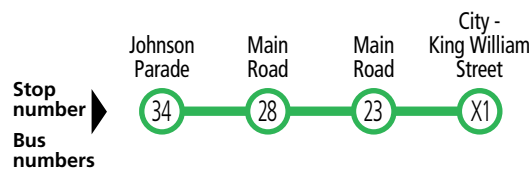

197X Coromandel Station to city

Monday to Friday

		Johnson Parade	Main Road	Main Road	City - King William Street
AM	197x	7.07	7.10	7.15	7.44
	197x	7.35	7.40	7.45	8.21

Explanations

197x services depart from stop 34, Johnson Parade, Coromandel Station servicing limited stops (stops 31, 28, 26 and 23 Main Road, Belair), then operate express (no pick up or set down) to stop P1 Pulteney Street, city.

Services may operate to a different timetable during the Christmas holiday period. Visit the Adelaide Metro website during December and January for full details.