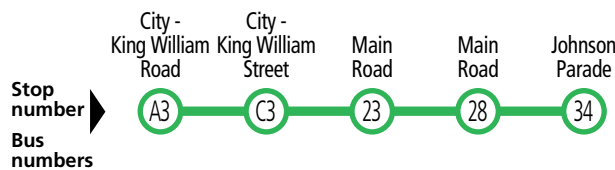

197X City to Coromandel Station

Monday to Friday						
PM	197x	4.55	4.59	*5.34	*5.37	5.41
	197x	5.10	5.14	*5.49	*5.52	5.56

Legend

- – Times are approximate only. Bus does not have to wait until this time to depart stop.

Explanations

197x services operate express (no pick up or set down) between stop K1 Pulteney Street, city and stop 23 Main Road, Belair then service stops 23, 26, 28 and 31 only to stop 34, Johnson Parade, Coromandel Station.

Services may operate to a different timetable during the Christmas holiday period. Visit the Adelaide Metro website during December and January for full details.