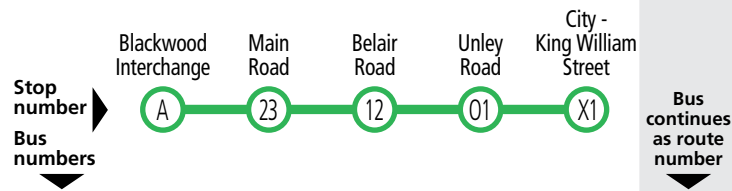

195, 196 Blackwood to city

Saturday, Sunday & public holidays

		Blackwood Interchange	Main Road	Belair Road	Unley Road	City - King William Street	
AM	196	8.04	8.19	8.32	8.40	8.49	232
	195	10.01	10.16	10.29	10.40	10.49	232
PM	196	12.01	12.16	12.29	12.40	12.49	232
	195	2.01	2.16	2.29	2.40	2.49	232
	196	4.01	4.16	4.29	4.40	4.49	232
	195	6.01	6.17	6.30	6.38	6.47	232

Bus continues to...

232 Port Adelaide Interchange