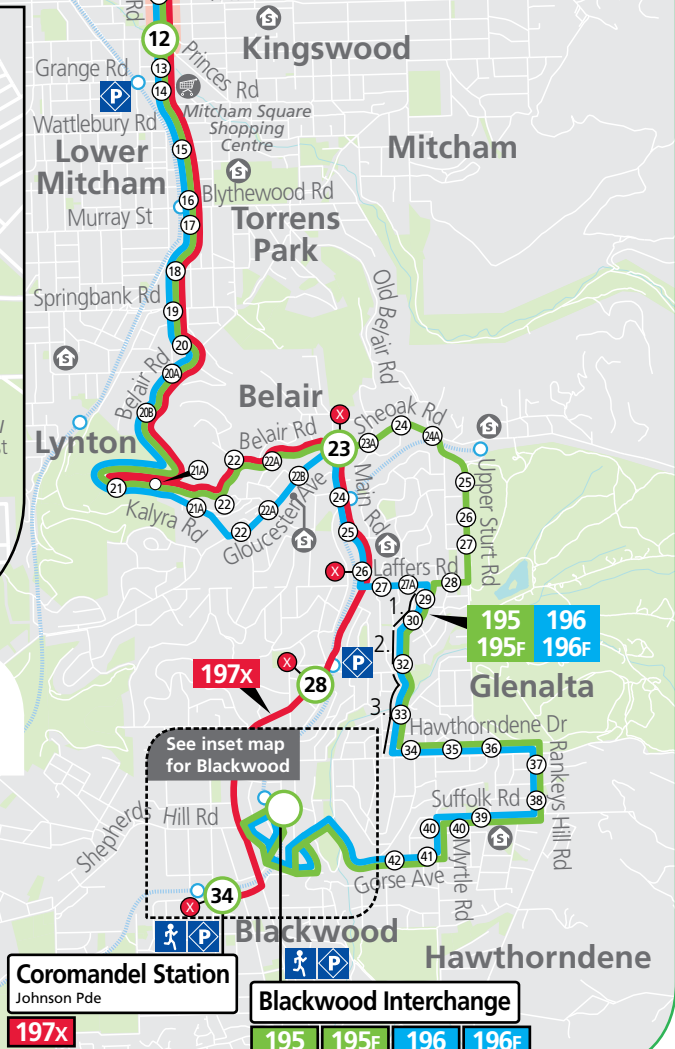

1. ### Street Legend
1. Hollywood Wy
  2. Sun Valley Dr
  3. Rosella Ave