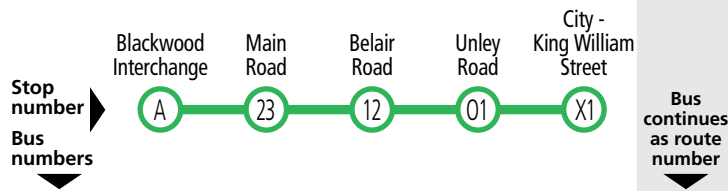

195, 196F Blackwood & Torrens Park to city

Monday to Friday

		Blackwood Interchange	Main Road	Belair Road	Unley Road	City - King William Street	
AM	195	-	B5.55	5.59	6.06	6.15	230
	195	-	B6.25	6.29	6.36	6.45	232
	195	-	B6.39	6.43	6.51	7.00	230
	195	6.30	6.46	6.58	7.06	7.15	232
	196F	6.45	7.01	7.16	D	7.35	-
	195F	7.00	7.18	7.33	D	7.55	-
	196F	7.15	7.33	7.48	D	8.10	-
	195F	7.30	7.50	8.06	D	8.36	-
	196F	7.45	8.05	8.21	D	8.47	-
	195F	8.00	8.20	8.37	D	9.03	-
PM	196F	8.50	9.07	9.20	D	9.42	-
	195F	9.30	9.46	9.58	D	10.20	-
	196F	10.30	10.46	10.58	D	11.20	-
	195F	11.30	11.46	11.58	D	12.20	-
	196F	12.30	12.46	12.58	D	1.20	-
	195F	1.30	1.46	1.58	D	2.20	-
	196F	2.30	2.46	2.58	D	3.20	-
	196F	G3.35	3.55	4.08	D	4.33	-
	196F	4.10	4.30	4.43	D	5.08	-

Services may operate to a different timetable during the Christmas holiday period. Visit the Adelaide Metro website during December and January for full details.

Legend

- **B** – Bus departs from stop 18 Belair Road, Torrens Park at the time shown.
- **D** – Bus sets down only.
- **G** – Bus departs from Blackwood High School at 3.28pm, operating via Shepherds Hill Road (servicing stop 30A) and Station Road to Blackwood Interchange, school days only.

Explanations

195F and 196F buses do not pick up between stop 12 Belair Road, Kingswood and stop P1 Pulteney Street, city when travelling to the city unless passengers are alighting.

Buses continue to...

230, 232 Port Adelaide Interchange