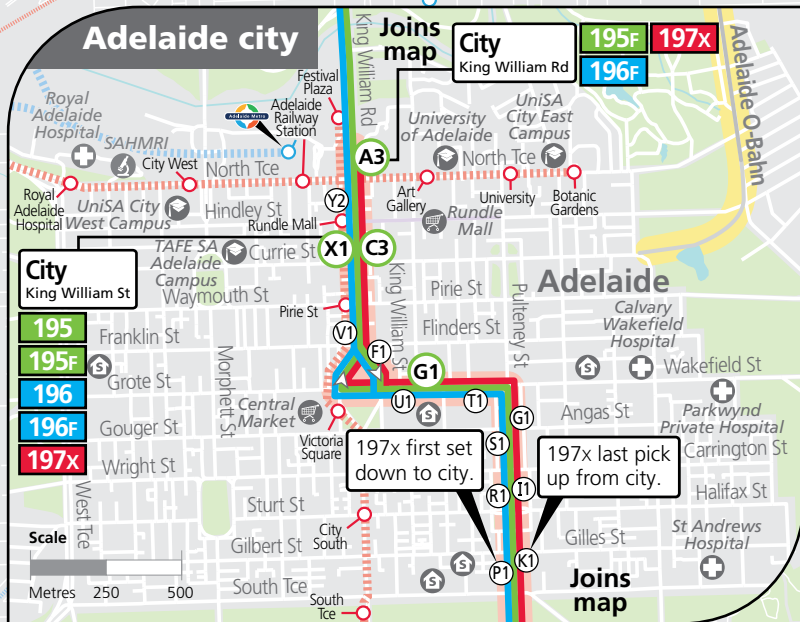

## Route descriptions

**195** **Blackwood Interchange to city** via Hawthorndene, Belair Road, Mitcham & Unley Road. Service operates 7 days.

**195F** **Blackwood Interchange to city** via Hawthorndene, Belair Road, Mitcham & Unley Road. Limited stop service operates Monday–Friday.

**197x** **Coromandel Station to city** via Main Road & Belair Road. Limited stop & Express service operates Monday–Friday.

**GO ZONE** Unley Road

Between stop 12 Belair Road and the city, catch buses 190, 195 and 196 approximately every 15 minutes between 7.30am and 6.30pm Monday to Friday and every 30 minutes at night, Saturday, Sunday and public holidays until 10pm.

# 195, 196, 197x Coromandel Station, Blackwood & Torrens Park to city

## Legend

-  Route 195
-  Route 196
-  Route 197x
-  Bus stop
-  Bus stop on this side only
-  Designated suburban stops for 197x bus services
-  Bus stop relating to timetable
-  Convenient transfer point
-  Park 'n' Ride
-  Train line & station
-  Tram line & stop
-  Hospital
-  School
-  Shopping Centre
-  Educational Institution
-  Medical research precinct
-  Adelaide Metro InfoCentre