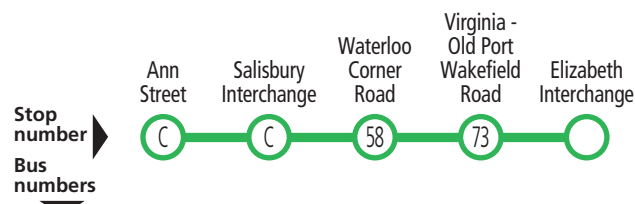

900 Salisbury to Elizabeth via Virginia

Monday to Friday						
PM	900	4.20	4.24	4.34	4.52	5.17
	900	5.06	5.10	5.20	5.38	6.03