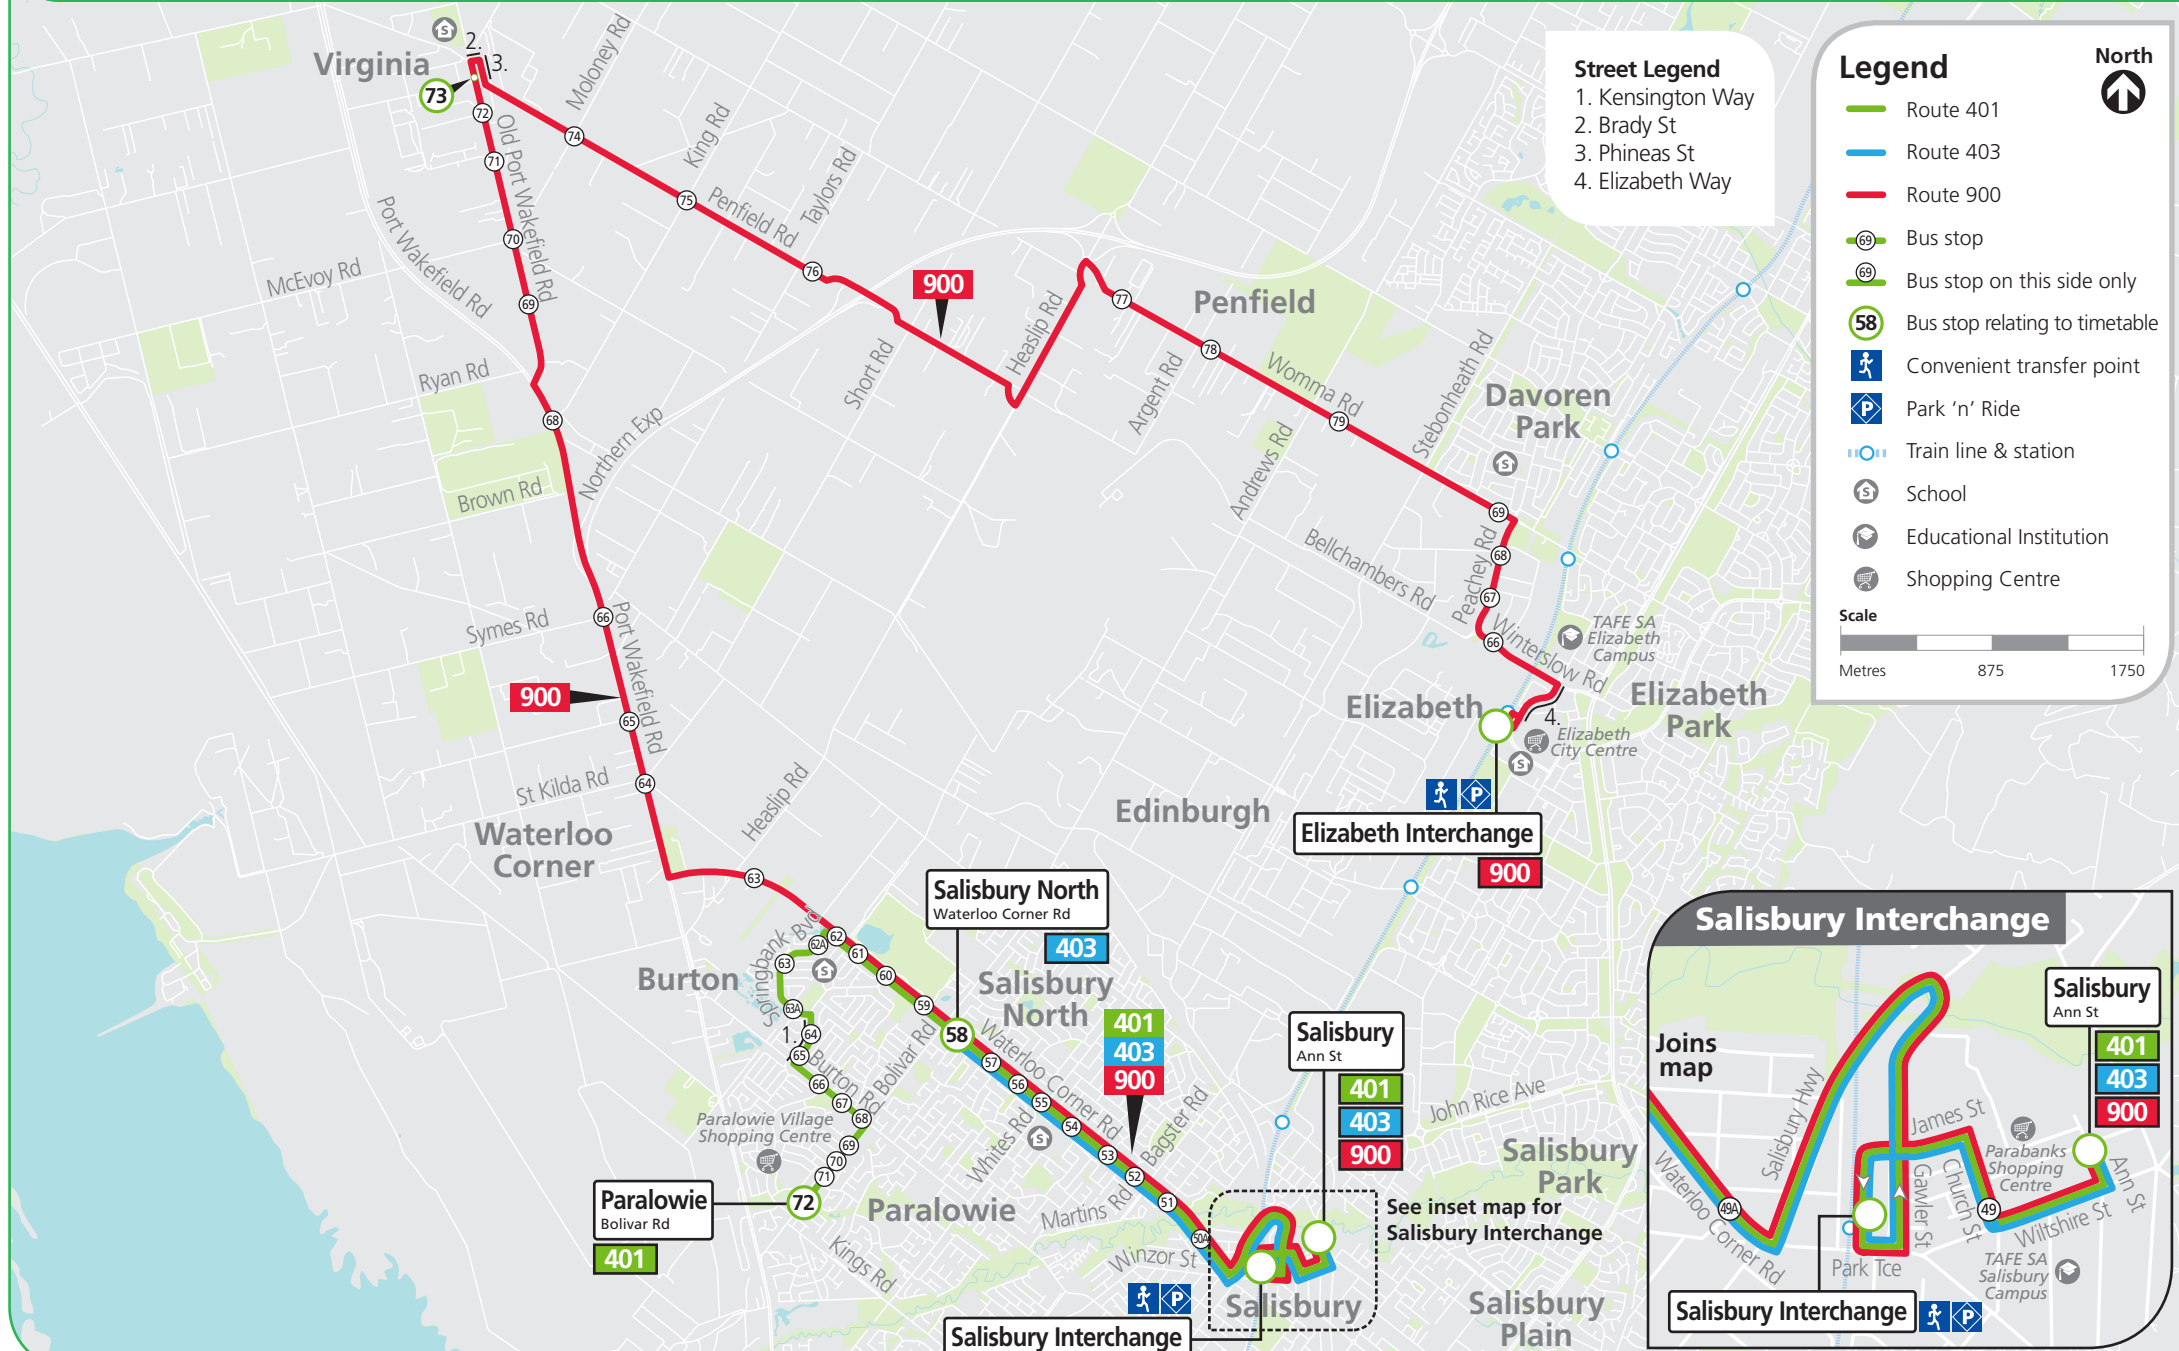

401, 403, 900 Elizabeth, Paralowie & Salisbury North to Salisbury

Street Legend

1. Kensington Way
2. Brady St
3. Phineas St
4. Elizabeth Way

Legend

- Route 401
- Route 403
- Route 900
- Bus stop
- Bus stop on this side only
- Bus stop relating to timetable
- Convenient transfer point
- Park 'n' Ride
- Train line & station
- School
- Educational Institution
- Shopping Centre

North

Scale

Salisbury North
Waterloo Corner Rd

403

Salisbury North

401
403
900

Salisbury
Ann St

401

403

900

Salisbury

Salisbury
Waterloo Corner Rd

Salisbury Interchange

See inset map for
Salisbury Interchange

Salisbury Interchange

Salisbury
Ann St

401

403

900

Salisbury Interchange

Salisbury Interchange

Salisbury Interchange

Salisbury Interchange

Salisbury Interchange

Paralowie
Bolivar Rd

401

Paralowie

72

Salisbury
Ann St

401

403

900

Salisbury
Ann St

401

403

900

Salisbury North
Waterloo Corner Rd

403

Salisbury North

401
403
900

Salisbury
Ann St

401

403

900

Salisbury

Salisbury
Waterloo Corner Rd

Salisbury Interchange

See inset map for
Salisbury Interchange

Salisbury Interchange

Salisbury Interchange

Salisbury Interchange

Salisbury Interchange

Salisbury Interchange

Paralowie
Bolivar Rd

401

Paralowie

72

Salisbury
Ann St

401

403

900

Salisbury
Ann St

401

403

900

Salisbury North
Waterloo Corner Rd

403

Salisbury North

401
403
900

Salisbury
Ann St

401

403

900

Salisbury

Salisbury
Waterloo Corner Rd

Salisbury Interchange

See inset map for
Salisbury Interchange

Salisbury Interchange

Salisbury Interchange

Salisbury Interchange

Salisbury Interchange

Salisbury Interchange