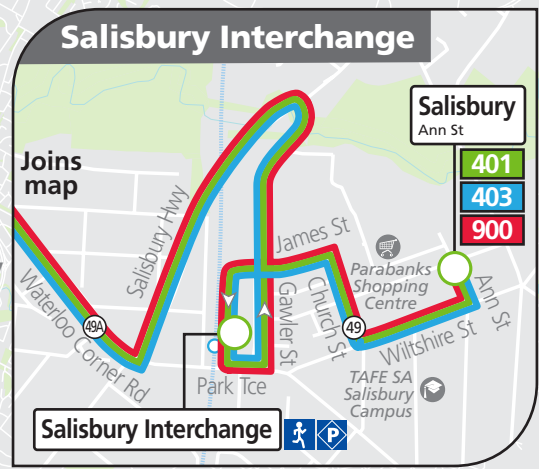

401, 403, 900 Elizabeth, Paralowie & Salisbury North to Salisbury

Street Legend

1. Kensington Way
2. Brady St
3. Phineas St
4. Elizabeth Way

Legend

- Route 401
- Route 403
- Route 900
- Bus stop
- Bus stop on this side only
- Bus stop relating to timetable
- Convenient transfer point
- Park 'n' Ride
- Train line & station
- School
- Educational Institution
- Shopping Centre

North

Scale

Salisbury North
Waterloo Corner Rd

403

Salisbury North

401
403
900

Salisbury
Ann St

401

403

900

Salisbury

Salisbury
Waterloo Corner Rd

Salisbury Interchange

See inset map for
Salisbury Interchange

Salisbury Interchange

Salisbury
Ann St

401

403

900

Salisbury Interchange

Salisbury Interchange

Salisbury Interchange

Salisbury Interchange

Salisbury Interchange

Paralowie
Bolivar Rd

401

Paralowie

72

Salisbury
Ann St

401

403

900

Salisbury
Ann St

401

403

900

Salisbury North
Waterloo Corner Rd

403

Salisbury North

401
403
900

Salisbury
Ann St

401

403

900

Salisbury

Salisbury
Waterloo Corner Rd

Salisbury Interchange

See inset map for
Salisbury Interchange

Salisbury Interchange

Salisbury Interchange

Salisbury Interchange

Salisbury Interchange

Salisbury Interchange

Paralowie
Bolivar Rd

401

Paralowie

72

Salisbury
Ann St

401

403

900

Salisbury
Ann St

401

403

900

Salisbury North
Waterloo Corner Rd

403

Salisbury North

401
403
900

Salisbury
Ann St

401

403

900

Salisbury

Salisbury
Waterloo Corner Rd

Salisbury Interchange

See inset map for
Salisbury Interchange

Salisbury Interchange

Salisbury Interchange

Salisbury Interchange

Salisbury Interchange

Salisbury Interchange