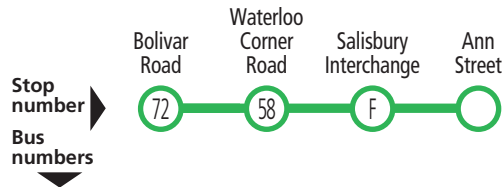

401, 403 Paralowie & Salisbury North to Salisbury

Monday to Friday					
AM	401	6.05	6.15	6.27	6.31
	401	6.35	6.45	6.57	7.01
	401	6.55	7.05	7.17	7.21
	401	7.15	7.25	7.37	7.41
	401	7.30	7.40	7.52	7.56
	401	7.45	7.55	8.07	8.11
	401	8.00	8.10	8.22	8.26
	401	8.15	8.25	8.37	8.41
	401	8.30	8.40	8.52	8.56
	401	8.45	8.55	9.07	9.11
	401	9.00	9.10	9.22	9.26
	401	9.15	9.25	9.37	9.41
	403	-	9.40	9.52	9.56
	401	9.45	9.55	10.07	10.11
	403	-	10.10	10.22	10.26
	401	10.15	10.25	10.37	10.41
	403	-	10.40	10.52	10.56
	401	10.45	10.55	11.07	11.11
	403	-	11.10	11.22	11.26
	401	11.15	11.25	11.37	11.41
403	-	11.40	11.52	11.56	
401	11.45	11.55	12.07	12.11	
PM	403	-	12.10	12.22	12.26
	401	12.15	12.25	12.37	12.41
	403	-	12.40	12.52	12.56
	401	12.45	12.55	1.07	1.11
	403	-	1.10	1.22	1.26
	401	1.15	1.25	1.37	1.41
	403	-	1.40	1.52	1.56
	401	1.45	1.55	2.07	2.11
	403	-	2.10	2.22	2.26
	401	2.15	2.25	2.37	2.41
	403	-	2.40	2.52	2.56
	401	2.45	2.55	3.07	3.11
	403	-	3.10	3.22	3.26
	401	3.15	3.25	3.37	3.41
	403	-	3.40	3.52	3.56
	401	3.45	3.55	4.07	4.11
	403	-	4.10	4.22	4.26
	401	4.15	4.25	4.37	4.41
	403	-	4.40	4.52	4.56
	401	4.45	4.55	5.07	5.11
	403	-	5.10	5.22	5.26
	401	5.15	5.25	5.37	5.41
	403	-	5.40	5.52	5.56
	401	5.45	5.55	6.07	6.11
	403	-	6.10	6.22	6.26
	401	6.15	6.25	6.37	6.41
	403	-	6.40	6.52	6.56
	401	6.45	6.55	7.07	7.11
	403	-	7.10	7.22	7.26
	401	7.21	7.31	7.43	7.47
401	7.51	8.01	8.13	8.17	
401	8.51	9.01	9.13	9.17	
401	9.51	10.01	10.13	10.17	
401	10.51	11.01	11.13	11.17