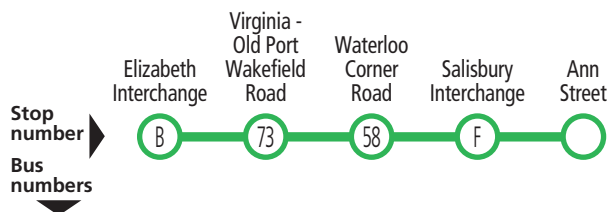

900 Elizabeth to Salisbury via Virginia

Monday to Friday					
AM	900	6.22	6.47	7.03	7.17
	900	7.29	7.54	8.10	8.24