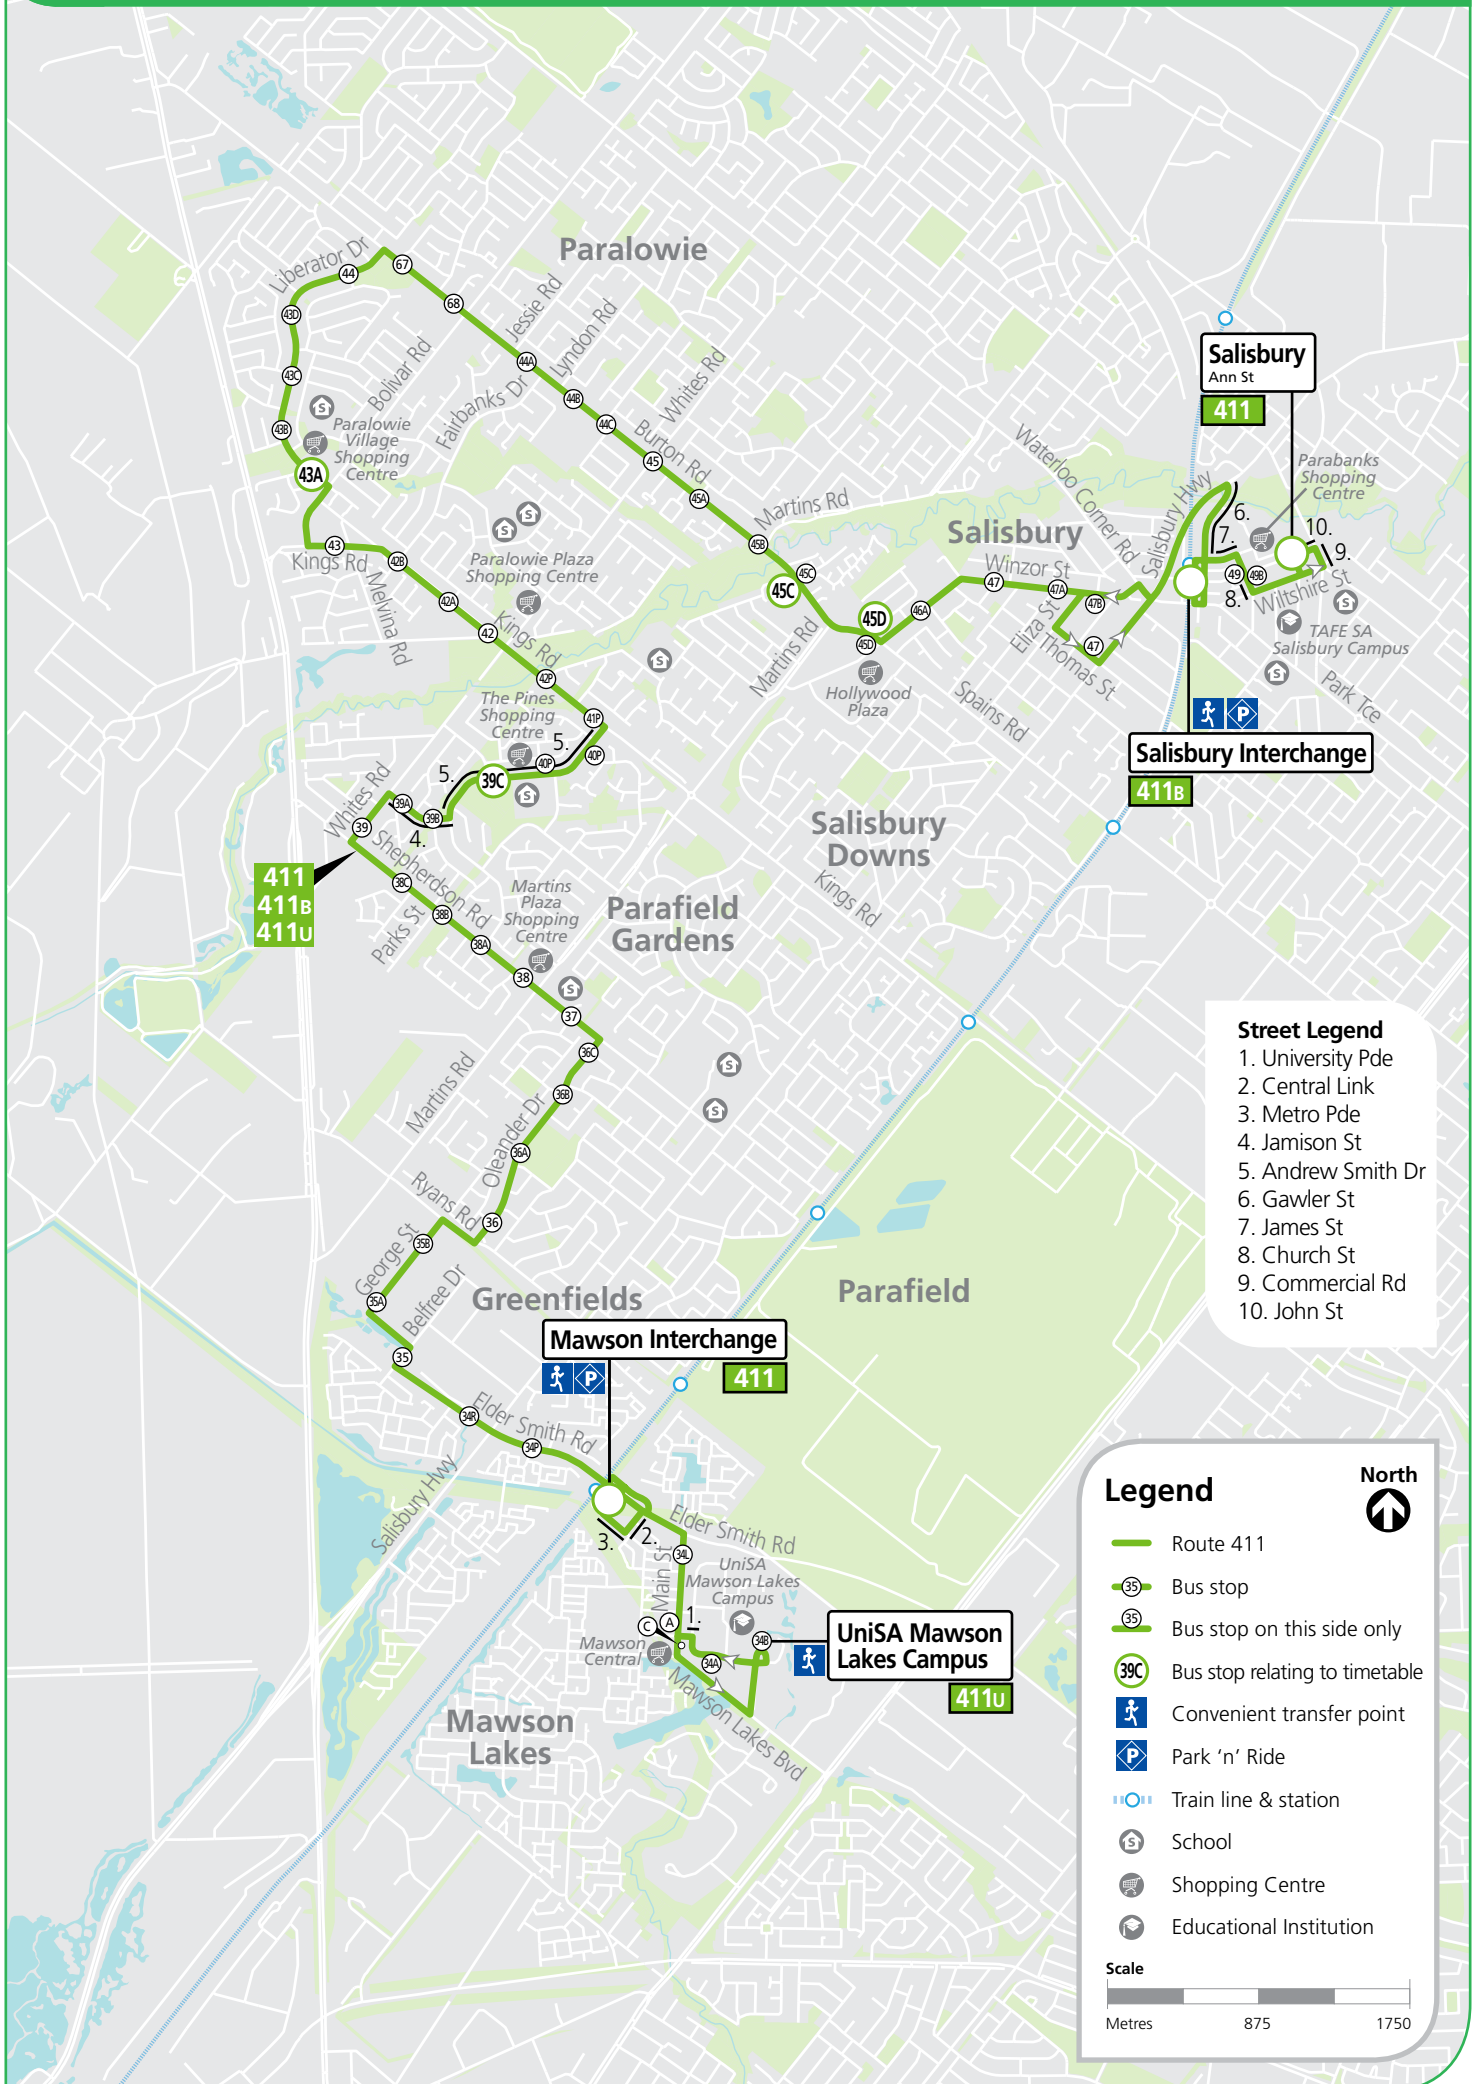

# 411 Salisbury to Mawson Lakes

- Street Legend**
1. University Pde
  2. Central Link
  3. Metro Pde
  4. Jamison St
  5. Andrew Smith Dr
  6. Gawler St
  7. James St
  8. Church St
  9. Commercial Rd
  10. John St

**Legend**

- Route 411
- Bus stop
- Bus stop on this side only
- Bus stop relating to timetable
- Convenient transfer point
- Park 'n' Ride
- Train line & station
- School
- Shopping Centre
- Educational Institution